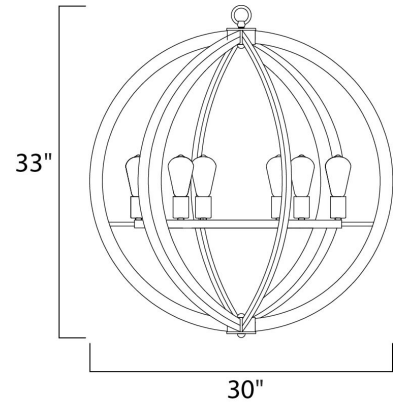

Lighting Your Life Since 1970

Product Specifications - 20918APAR

Job Name:	Job Type:
Quantity:	Comments:

20918APAR
Bodega Bay 6-Light Chandelier

Finish
Anthracite

Glass/Shade

Product Category
Single-Tier Chandelier

Measurements

Width	30.00"
Height	33.00"
Length	N/A
Extension	N/A
Back Plate Width	N/A
Back Plate Height	N/A
HCO	N/A
Min Overall Height	0.00"
Max Overall Height	75.00"
Hanging Weight	19.80 lbs
Height Adjustable	N/A
Slope	N/A
Chain Length	36"
Wire Length	180"
Canopy Width	N/A
Canopy Height	N/A
Canopy Length	N/A

Shipping

Carton Weight	33.77 lbs
Carton Width	29"
Carton Height	34"
Carton Length	33"
Carton Cubic Feet	18.98
Master Pack	1
Master Pack Weight	N/A
Master Pack Width	N/A
Master Pack Height	N/A
Master Pack Length	N/A
Master Cubic Feet	N/A
UPS Shippable	Oversize